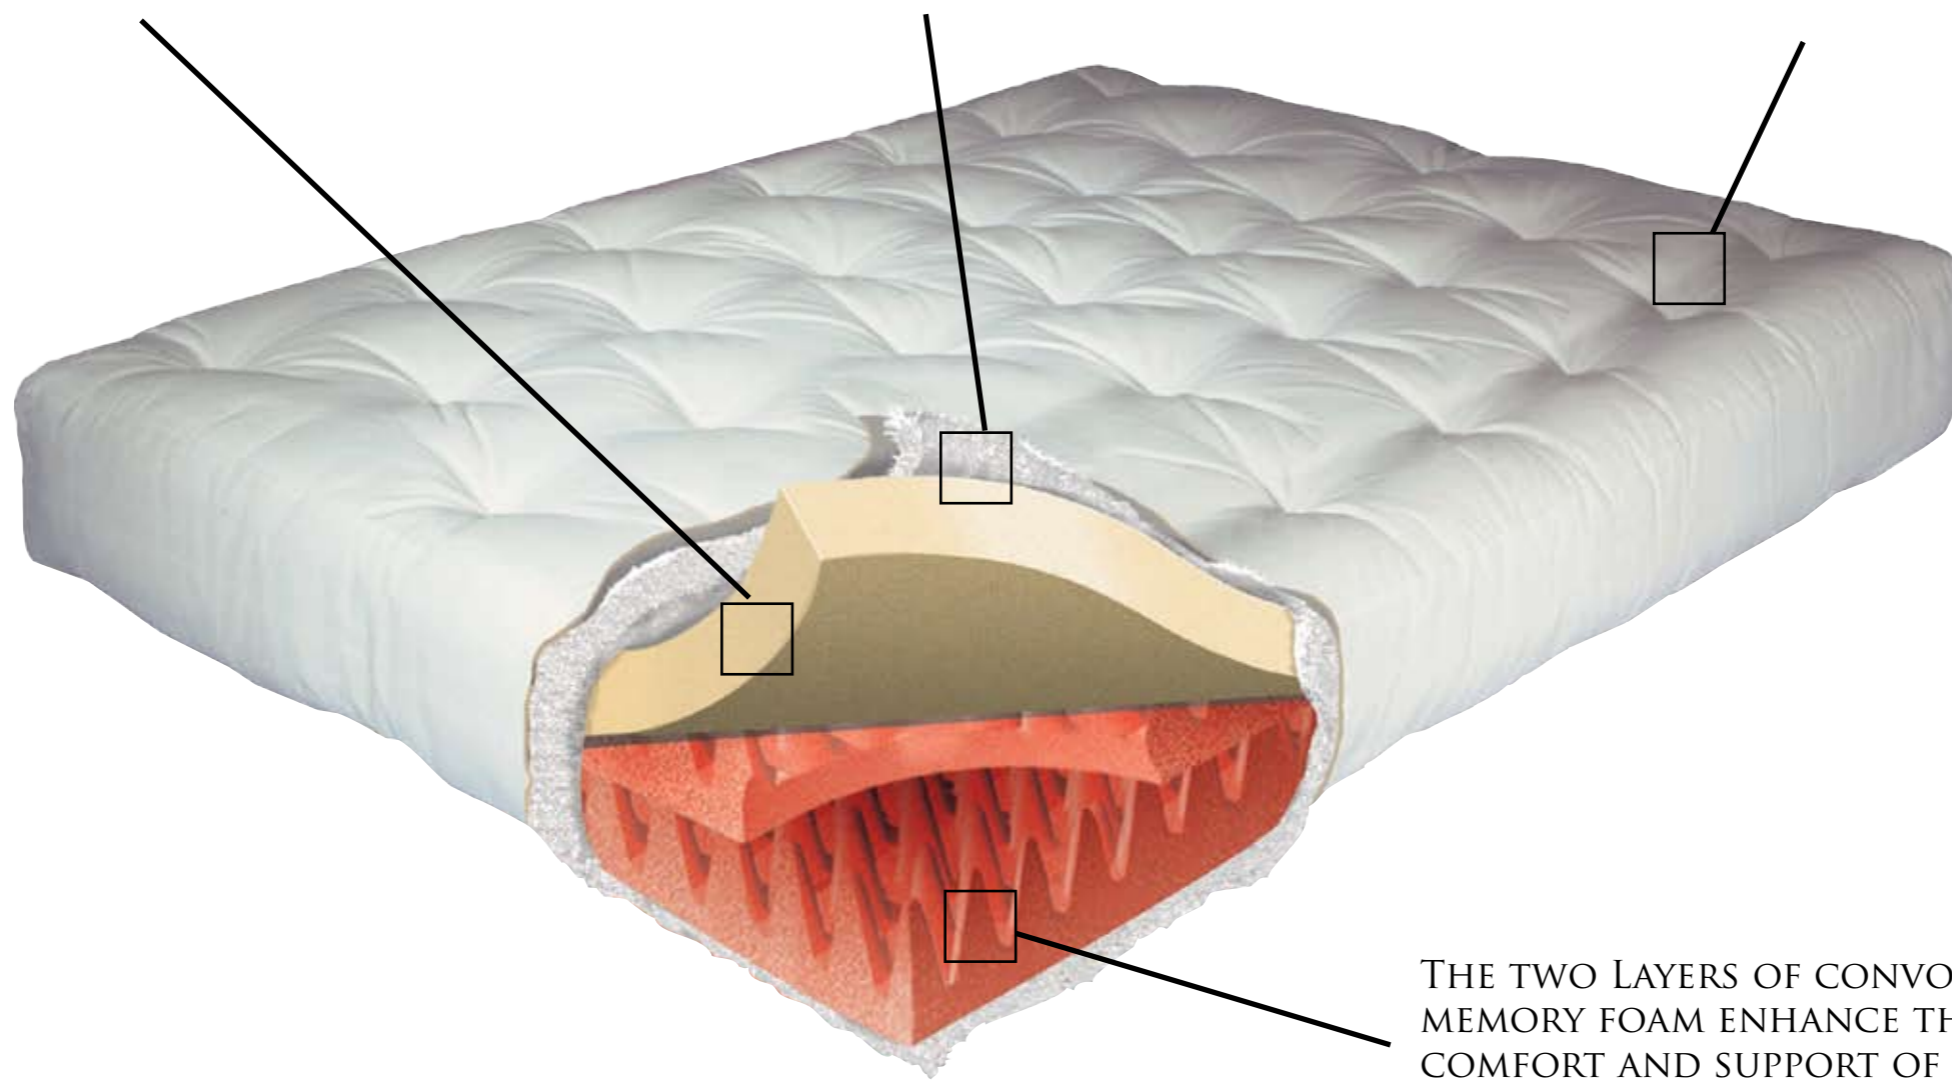

# Visco Classic

EXCEPTIONAL COMFORT COMES FROM A FULL 3" LAYER OF PRESSURE-RELIEVING MEMORY FOAM, WHICH ADAPTS TO YOUR BODY'S CONTOURS.

THE MEMORY FOAM AND CONVOLUTED FOAM LAYERS ARE COMPLETELY WRAPPED IN A BLANKET OF OUR EXCLUSIVE 100% DENSIFIED POLYESTER FIBER FOR ADDED FEEL AND STABILITY.

OUR FUTONS HAVE 25% MORE LACE TUFTS THAN THE COMPETITION. TUFTS ARE TIED INSIDE THE MATTRESS TO RESIST WEAR.

THE TWO LAYERS OF CONVOLUTED MEMORY FOAM ENHANCE THE COMFORT AND SUPPORT OF THE MEMORY FOAM

FUTON MATTRESSES BY