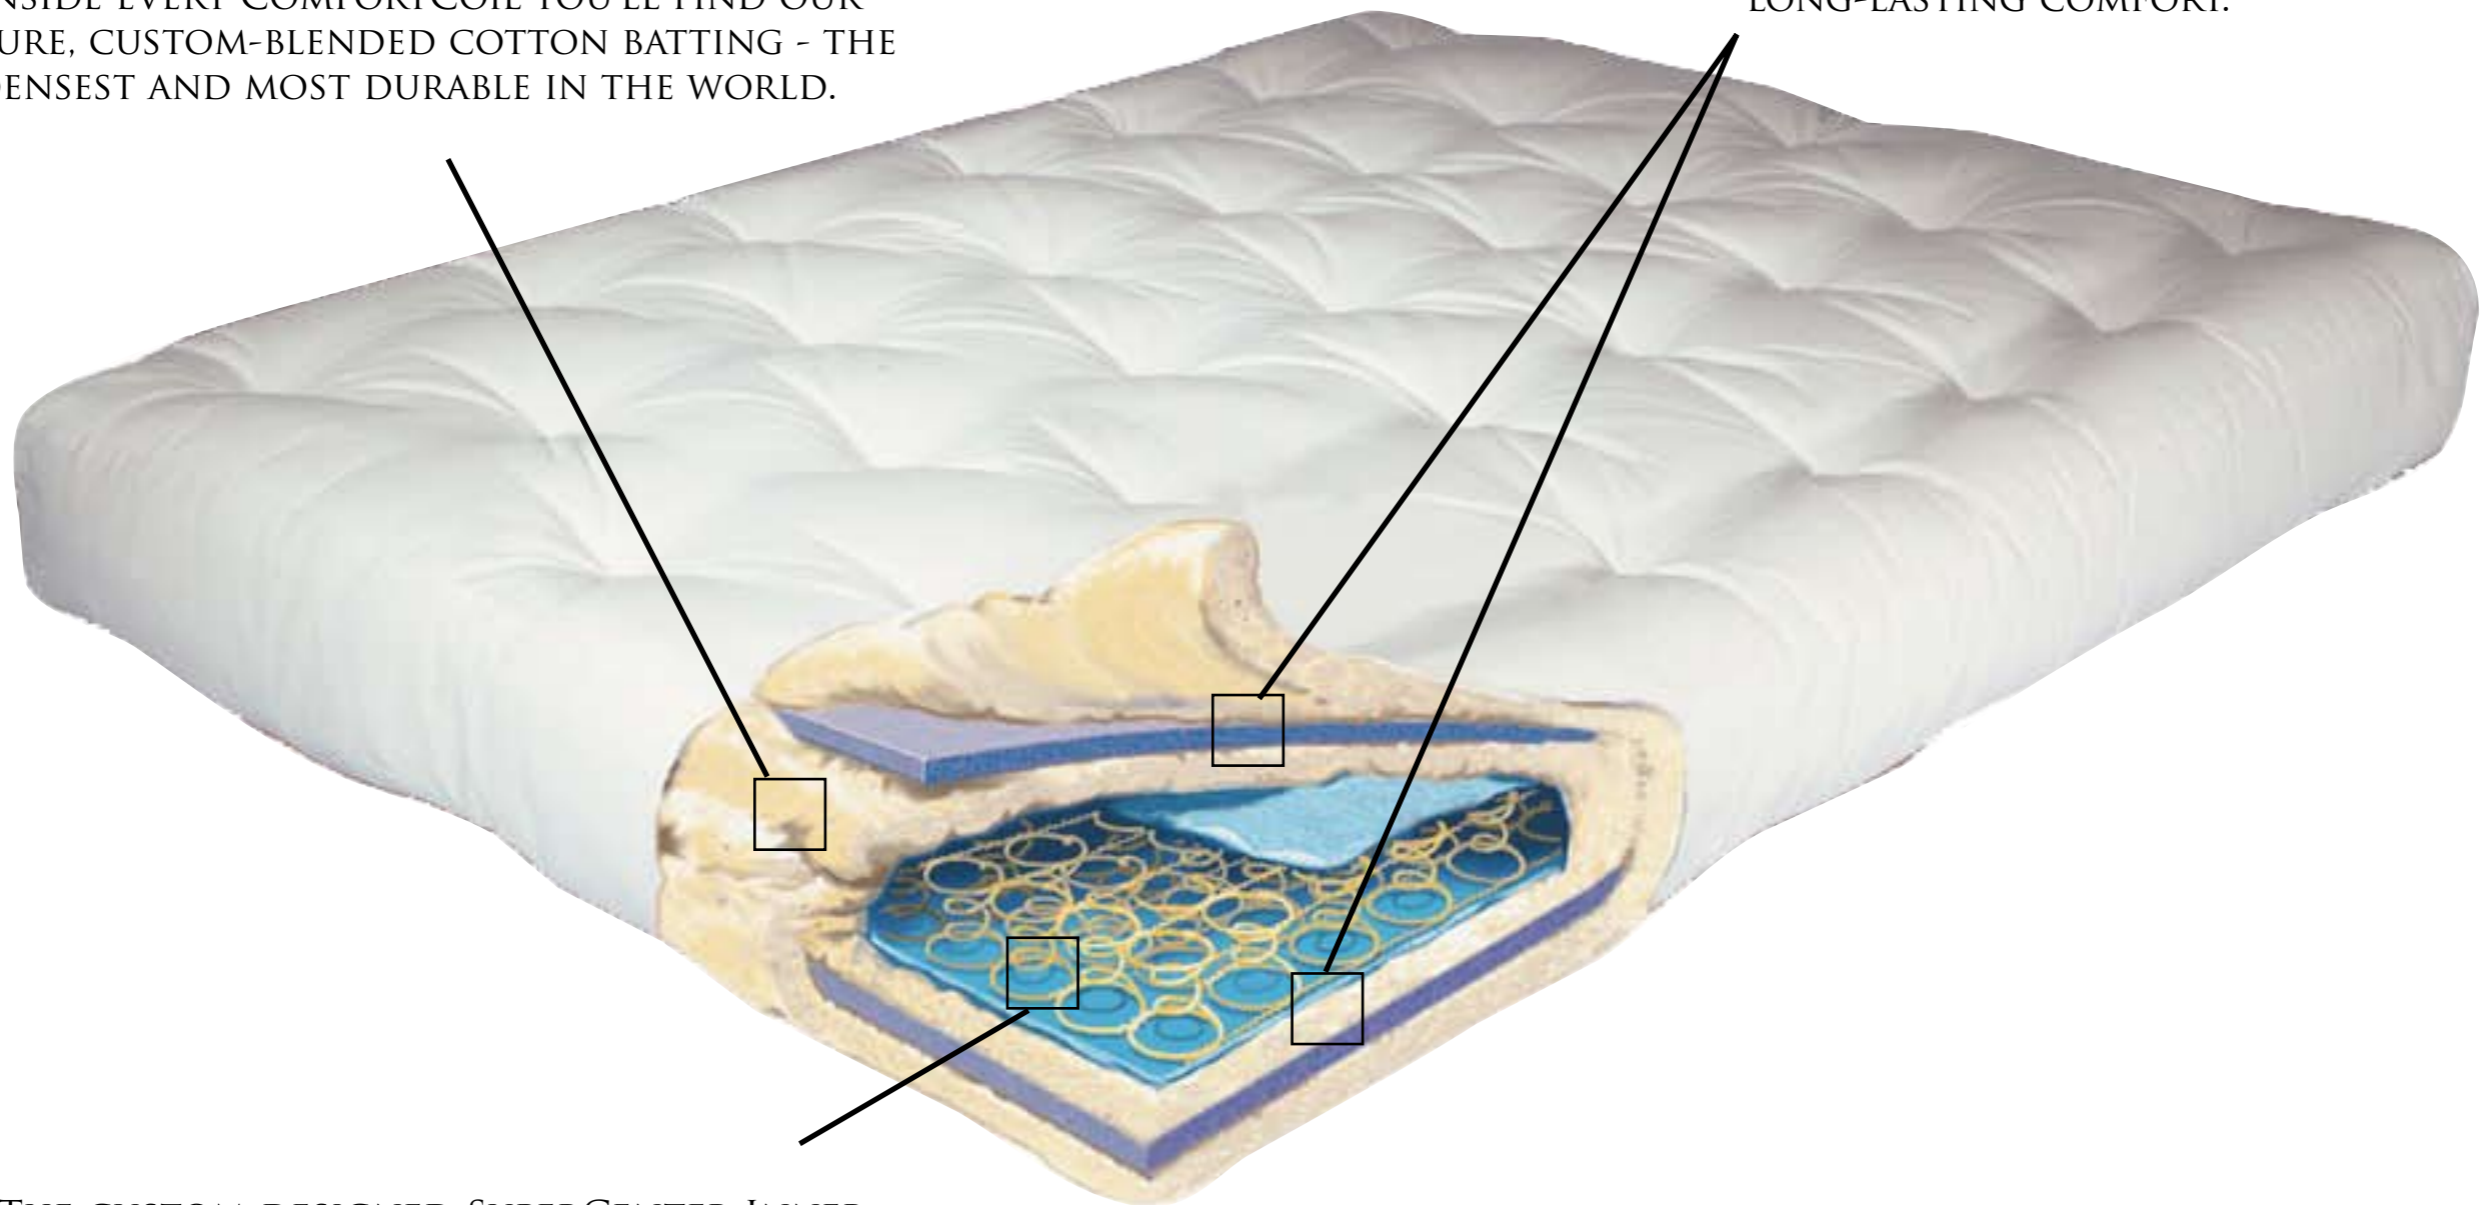

# Comfort Coil

## INNERSPRING FUTON MATTRESS

INSIDE EVERY COMFORTCOIL YOU'LL FIND OUR PURE, CUSTOM-BLENDED COTTON BATTING - THE DENSEST AND MOST DURABLE IN THE WORLD.

TWO LAYERS OF SUPER-SOFT FOAM PROVIDE EXTRA RESILIENCY AND LONG-LASTING COMFORT.

THE CUSTOM-DESIGNED SUPERCENTER INNER-SPRING UNIT IS THE SECRET TO THE COMFORT-COIL'S DUAL BENEFITS: FIRM, HEALTHFUL SUPPORT LIKE THE BEST CONVENTIONAL MATTRESS, AND EASE OF FLEXIBILITY WHICH ALLOWS THE FUTON TO FOLD READILY INTO A SOFA.